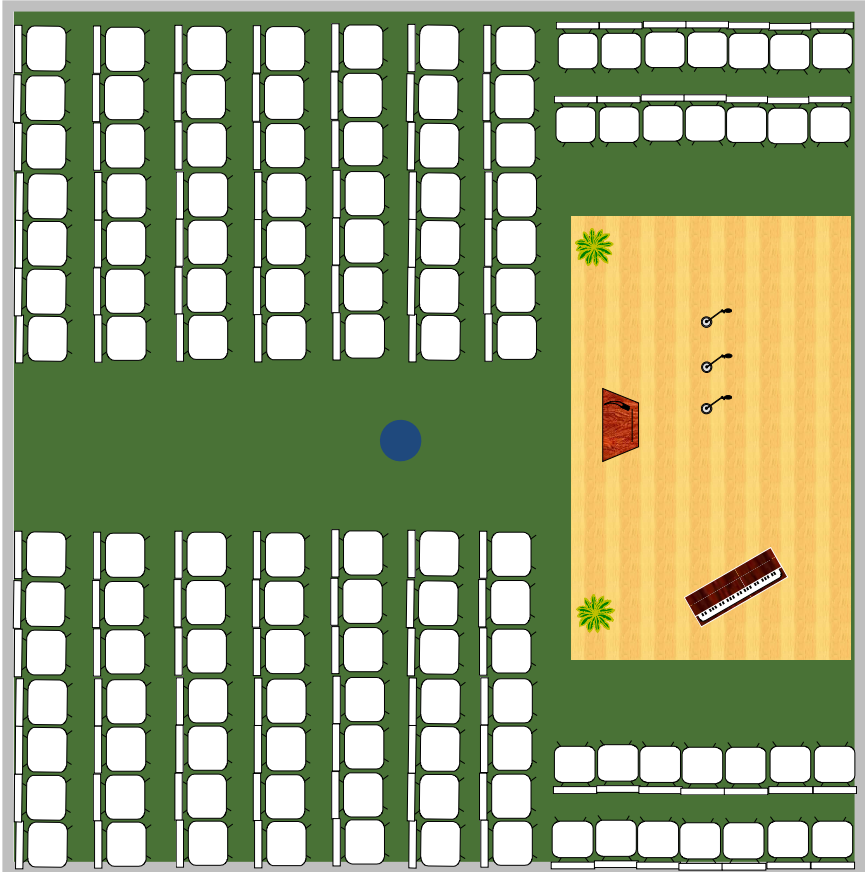

30' X 30' auditorium seating floor plan

● **Blue dots = Center pole position**

126 Seating capacity with 12 'x 16' stage shown

150 maximum seating capacity without stage